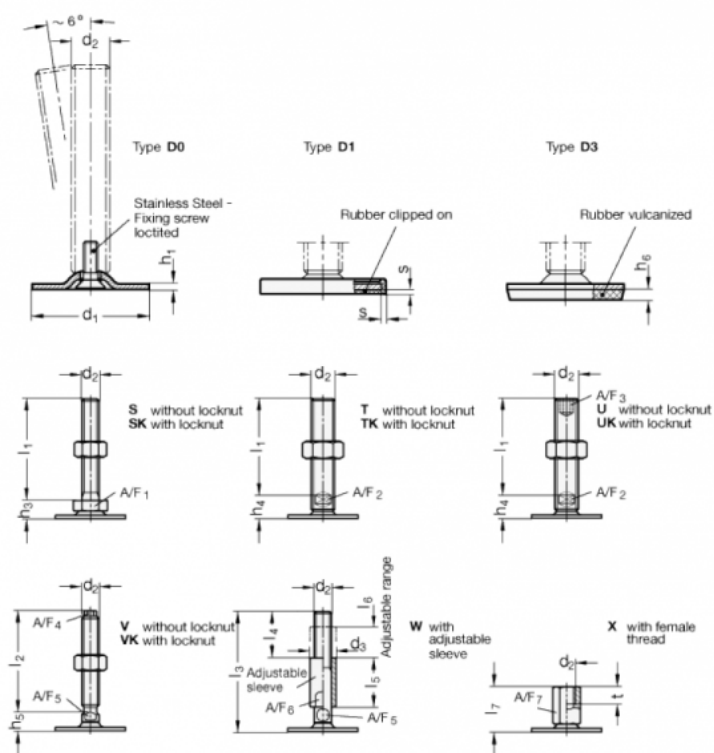

Article number: 204180M16200D1TK  
 Description: E+G levelling foot  
 GN 41-80-M16-200-D1-TK  
 Note: TK With nut, Wrench flat at the bottom

## Measures

- A/F2 = 12
- d1 = 80
- d2 = M16
- h1 = 3
- h4 = 18
- h6 =
- l1 = 200
- s = 2